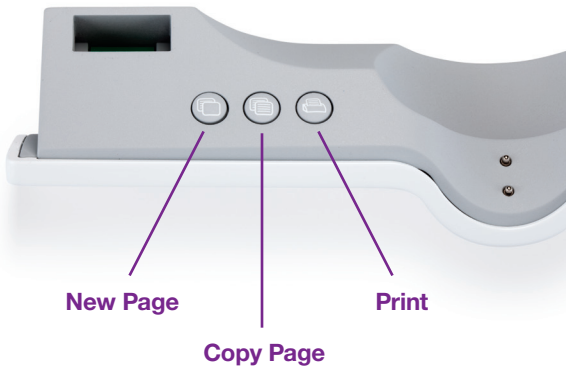

The MimioCapture™ ink recording system works seamlessly with the MimioTeach™ interactive system to capture dry erase whiteboard notes in real time.

Expo® dry erase markers insert directly into MimioCapture styli.

The ergonomically designed markers and erasers recharge quickly on the charging tray.

**Status Lights**

**Off:** The MimioCapture pen or eraser is not receiving power. The battery needs to be recharged.

**Solid Amber:** The MimioCapture pen or eraser has a low battery. The battery should be recharged.

**Solid Green:** The MimioCapture pen or eraser is in the tray and charging.