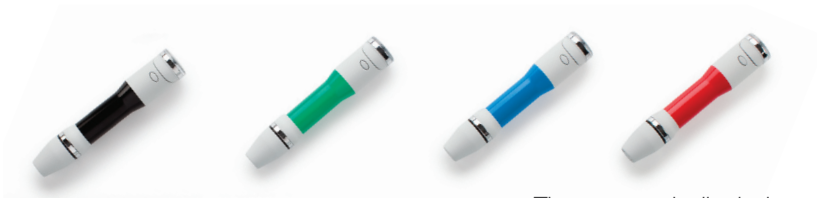

The MimioCapture™ ink recording system works seamlessly with the MimioTeach™ interactive system to capture dry erase whiteboard notes in real time.

Expo® dry erase markers insert directly into MimioCapture styli.

The ergonomically designed markers and erasers recharge quickly on the charging tray.

**Status Lights**

**Off:** The MimioCapture pen or eraser is not receiving power. The battery needs to be recharged.

**Solid Amber:** The MimioCapture pen or eraser has a low battery. The battery should be recharged.

**Solid Green:** The MimioCapture pen or eraser is in the tray and charging.