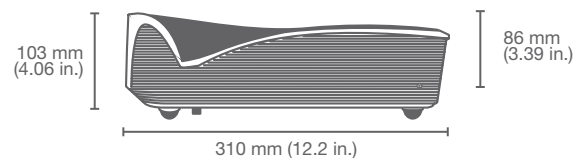

Interactivity***	Interactive/Touch Points	10
	Calibration	Auto/Manual
	Laser Curtain Module	IR Laser 825 nm, 20,000 hrs
	Laser Curtain Power	12V/0.3A from projector
	Visible Laser Curtain Alignment	- Visible light 650 nm - Optical power < 0.39 mW - Dot size at focus point 10 mm
	Whiteboard Non-planarity	<3 mm
	Laser Safety	IEC 60825-1 Class-1
	Interactivity	USB Mini (5m x 1 provided)

* One connector switchable between VGA in or out.

** LAN/RS232/VGA out are off.

***Laser Curtain specifications only apply to touch model.

Dimensions and Weight

Projector

Weight: 8 kg
(17.6 lb)

Laser Curtain Module

Weight: .35 kg
(.77 lb)

Connections

Contact your local Mimio representative.