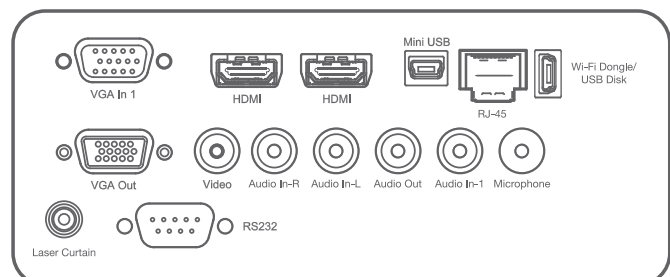

Connections

Contact your local Mimio representative.