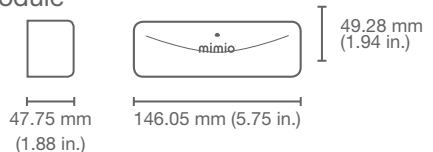

Laser Curtain Module

Weight: .35 kg
(.77 lb)