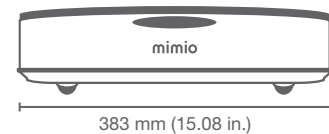

* One connector switchable between VGA in or out.

** LAN/RS232/VGA out are off.

***Laser Curtain specifications only apply to touch model.

Dimensions and Weight

Projector

Weight: 8 kg
(17.6 lb)

Laser Curtain Module